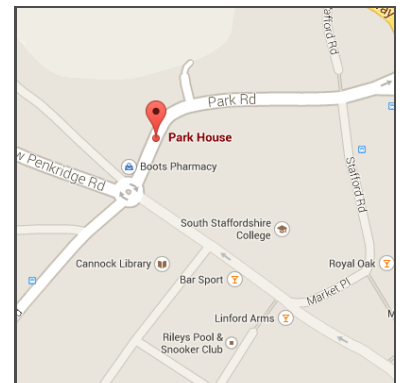

## Service Locations

### North Staffordshire

-  2 & 7 Fellgate Court  
Newcastle-Under-Lyme, ST5 2UA
-  01782 662 585
-  01782 662 883
  
-  Russell Street Centre, Russell Street  
Leek, ST13 5JF
-  01538 384 361
-  01538 386 097

### West Staffordshire

-  18 Martin Street  
Stafford, ST16 2LG
-  01785 270 080
-  01785 270 081
  
-  Park House, Park Road  
Cannock, WS11 1JN
-  01543 468 667
-  01543 572 619