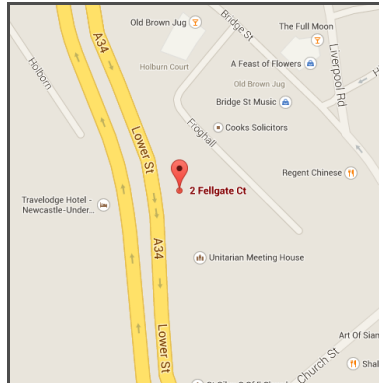

## Service Locations

### North Staffordshire

-  2 & 7 Fellgate Court  
Newcastle-Under-Lyme, ST5 2UA
-  01782 662 585
-  01782 662 883
  
-  Russell Street Centre, Russell Street  
Leek, ST13 5JF
-  01538 384 361
-  01538 386 097