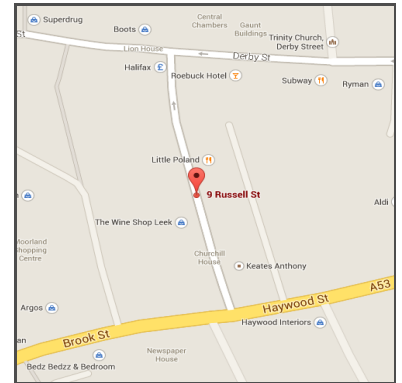

## Service Locations

### North Staffordshire

-  2 & 7 Fellgate Court  
Newcastle-Under-Lyme, ST5 2UA
-  01782 662 585
-  01782 662 883
  
-  Russell Street Centre, Russell Street  
Leek, ST13 5JF
-  01538 384 361
-  01538 386 097

### West Staffordshire

-  18 Martin Street  
Stafford, ST16 2LG
-  01785 270 080
-  01785 270 081
  
-  Park House, Park Road  
Cannock, WS11 1JN
-  01543 468 667
-  01543 572 619